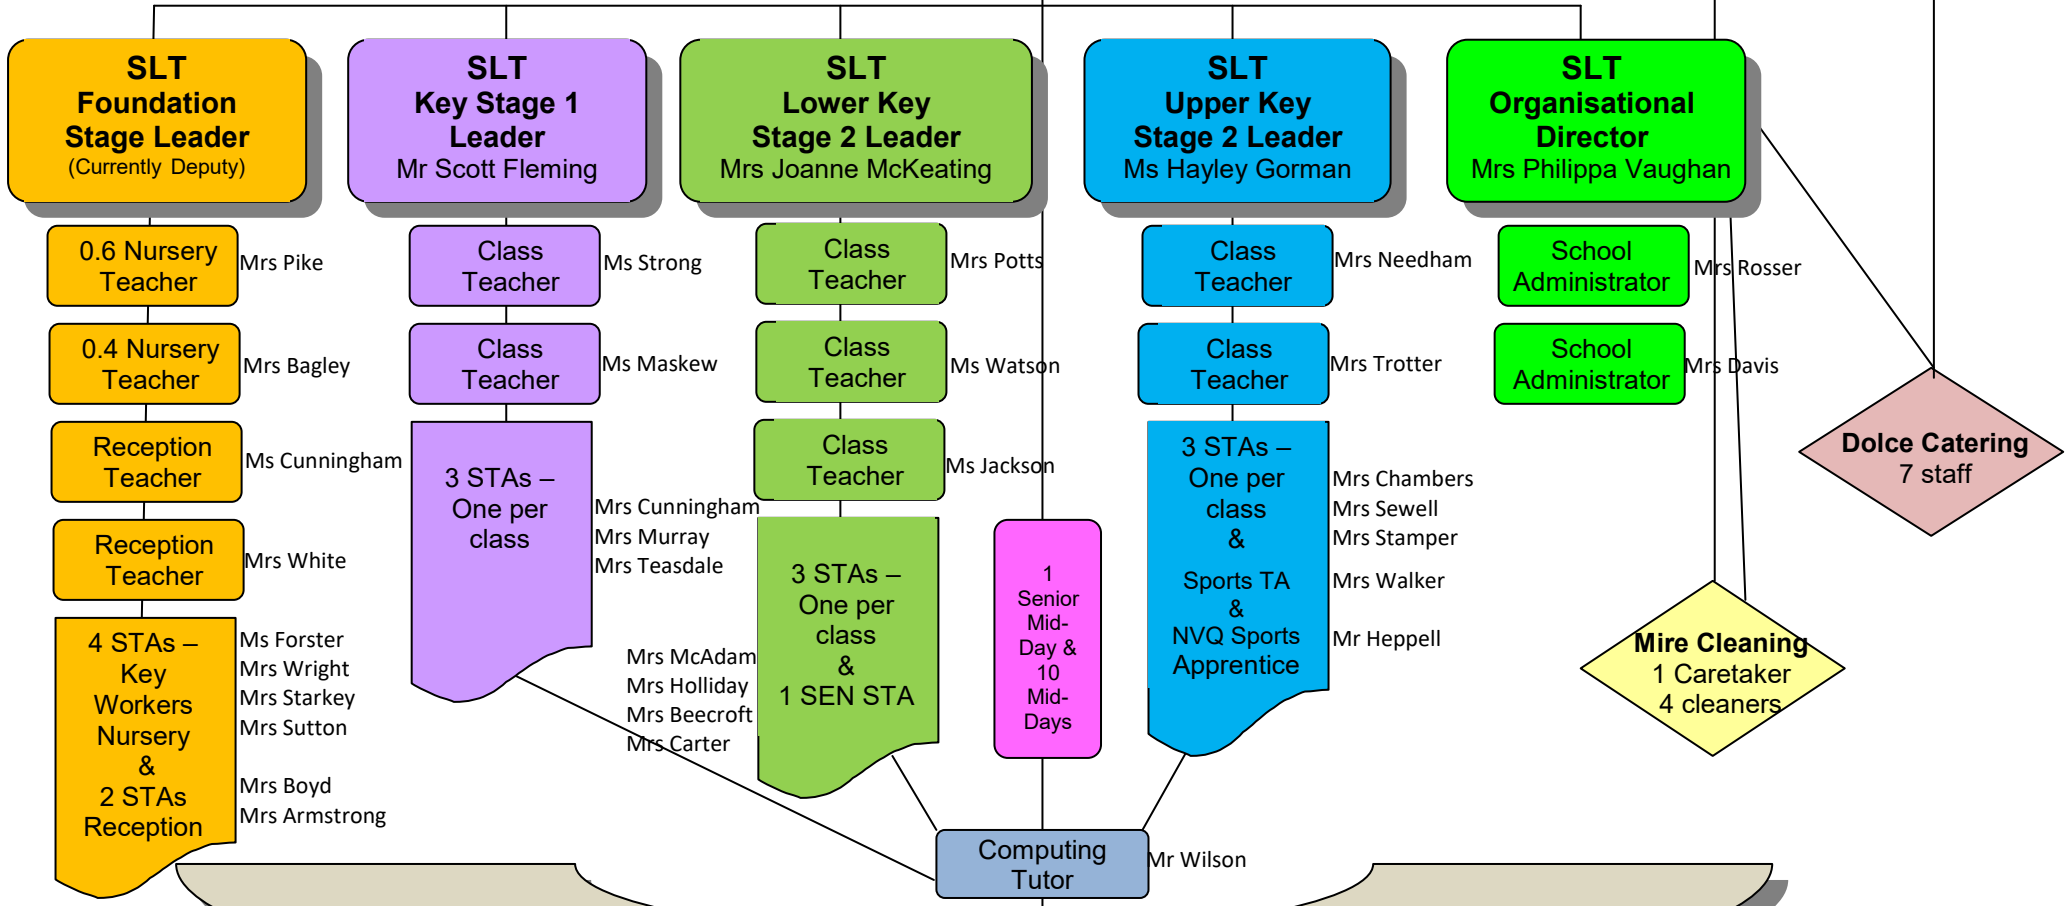

Staffing Structure

Please see page 9 of the School Prospectus for a full staff listing

GOVERNORS

HEAD
Mr David Warbrick

DEPUTY
Mrs Jude Yoxall

Student/work placements

Education Support Manager (Mrs Cook) & SENCO (Mrs Needham also class)